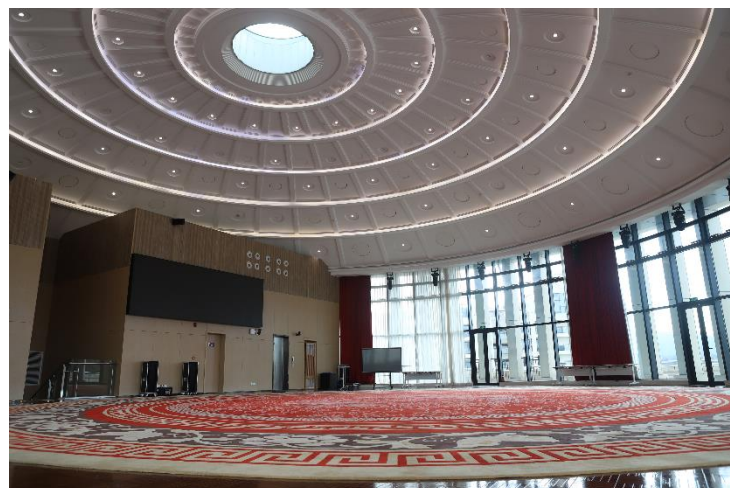

## Shenzhen MSU-BIT University

Located at No. 1, International University Park Road, Longgang District, Shenzhen and covering an area of about 333,700 m<sup>2</sup>, the campus of Shenzhen MSU-BIT University (SMBU) was built by Shenzhen Municipal People's Government with an investment of 2.043 billion yuan. The University boasts pleasant landscape featuring hills and waters, with the Shexianling and Longkou Reservoirs in the vicinity. There are 21 buildings on campus, including the Main Building, two laboratory buildings, three teaching buildings, a library, a gymnasium, a student activity center, student dormitories, teachers' apartments, etc. As the landmark of the University, the Main Building in the central square of the campus is modeled on the Main Building of Lomonosov Moscow State University (MSU). It stands at 156 meters, with the star on the rooftop hailed as the "Star of SMBU".

## Location

The conference will be on the first, eighth and ninth floors of the library. The front desk will provide further information and directions.

You go to the library entrance and at the reception desk, you will do the registration for the conference. They will give you instructions on how to go to the conference room, link to campus VR map: <https://en.smbu.edu.cn/info/1030/1266.htm>

### **International Activity Center of SMBU library (main venue):**

The venue is located on the ninth floor of the library, with an area of about 800 m<sup>2</sup> and a capacity of about 150 people.

### **Conference room 1:**

The conference room 1 is located on the eighth floor of the library, with a capacity of 50 to 70 people.