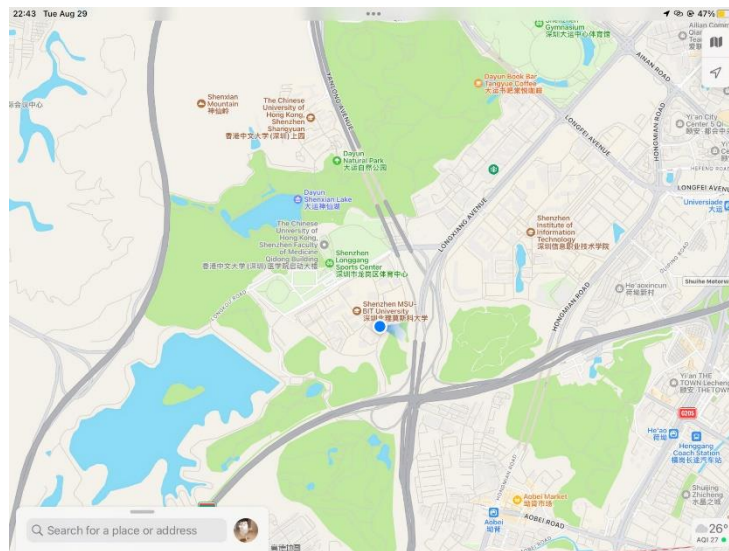

## Shenzhen MSU-BIT University

Located at No. 1, International University Park Road, Longgang District, Shenzhen and covering an area of about 333,700 m<sup>2</sup>, the campus of Shenzhen MSU-BIT University (SMBU) was built by Shenzhen Municipal People's Government with an investment of 2.043 billion yuan. The University boasts pleasant landscape featuring hills and waters, with the Shexianling and Longkou Reservoirs in the vicinity. There are 21 buildings on campus, including the Main Building, two laboratory buildings, three teaching buildings, a library, a gymnasium, a student activity center, student dormitories, teachers' apartments, etc. As the landmark of the University, the Main Building in the central square of the campus is modeled on the Main Building of Lomonosov Moscow State University (MSU). It stands at 156 meters, with the star on the rooftop hailed as the "Star of SMBU".

### **International Activity Center of SMBU library (main venue):**

The venue is located on the ninth floor of the library, with an area of about 800 m<sup>2</sup> and a capacity of about 150 people.

## Accommodation

The Coli Hotel, No.168 Dayun Road, Longgang District, Shenzhen, 5 stars

Crowne Plaza Shenzhen Longgang City Centre, 9009 Longxiang Avenue, Longgang City Centre, Longgang District, Shenzhen, 5 stars

## How to get there

The address of the campus is: 1 International University Park Road, Dayun New Town, Longgang District, Shenzhen, Guangdong Province, P.R. China.

The campus is about an hour's drive from Bao'an International Airport.